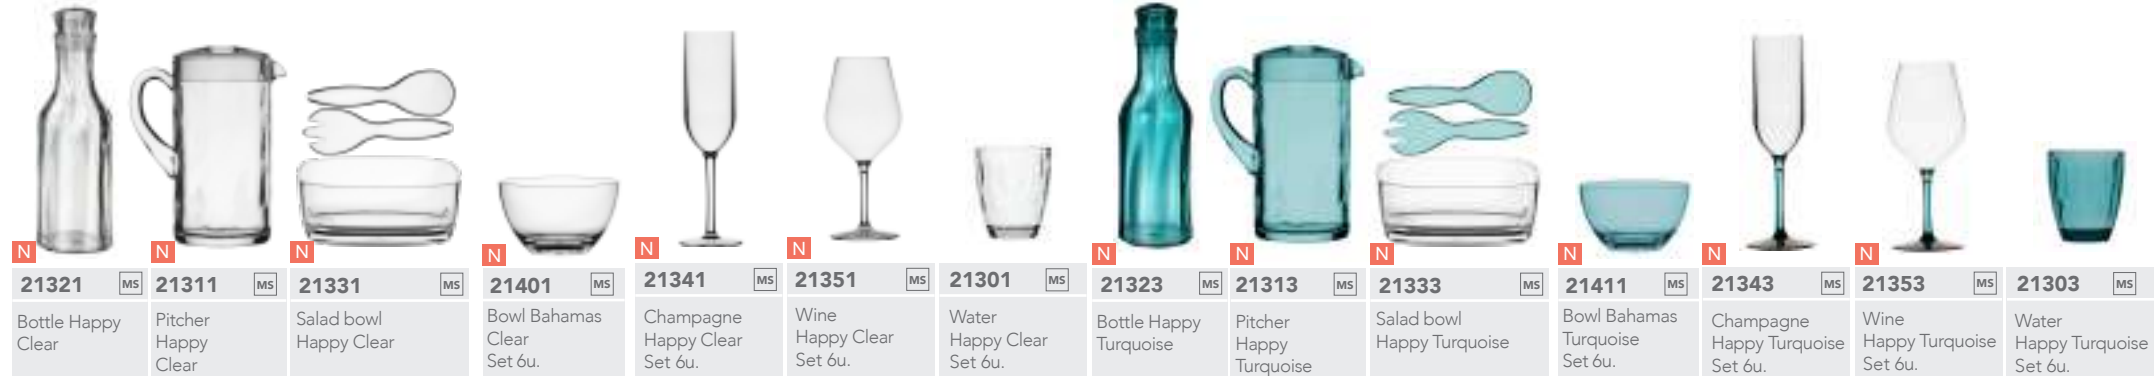

21321 ms	21311 ms	21331 ms	21401 ms	21341 ms	21351 ms	21301 ms	21323 ms	21313 ms	21333 ms	21411 ms	21343 ms	21353 ms	21303 ms
Bottle Happy Clear	Pitcher Happy Clear	Salad bowl Happy Clear	Bowl Bahamas Clear Set 6u.	Champagne Happy Clear Set 6u.	Wine Happy Clear Set 6u.	Water Happy Clear Set 6u.	Bottle Happy Turquoise	Pitcher Happy Turquoise	Salad bowl Happy Turquoise	Bowl Bahamas Turquoise Set 6u.	Champagne Happy Turquoise Set 6u.	Wine Happy Turquoise Set 6u.	Water Happy Turquoise Set 6u.