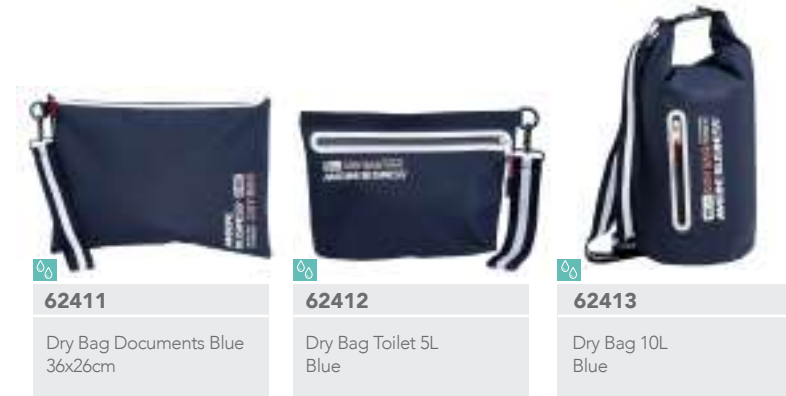

Dry Bags

ACCESSORIES

WATERPROOF

UV RESISTANT

STRONG

62411

Dry Bag Documents Blue
36x26cm

62412

Dry Bag Toilet 5L
Blue

62413

Dry Bag 10L
Blue

62414

Dry Bag 25L
Blue

62416

Dry Backpack 35L
Blue

62417