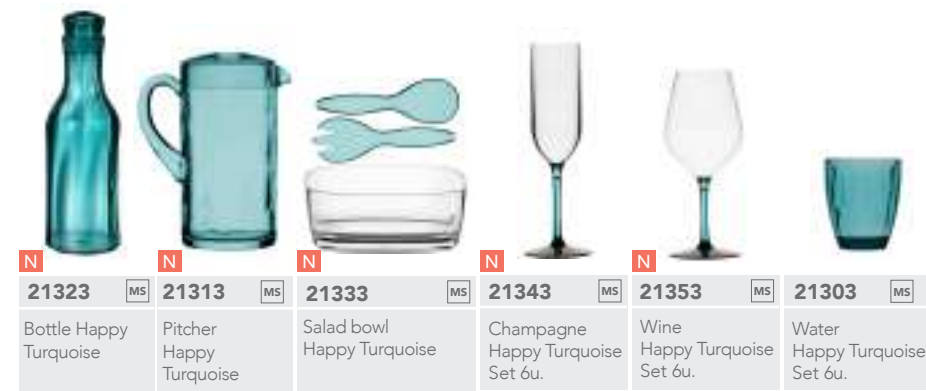

14205 E	14204 E	14090 E	14100 E	16925 E	16924 E	16926 E	16928Z E
Champagne	Wine	Water	Water	Champagne Blue	Wine Blue	Water Blue Stackable	Water Blue Stackable
Set 6u.	Set 6u.	Set 6u.	Set 6u.	Set 6u.	Set 6u.	Set 6u.	Set 6u.

PACIFIC

Tableware

MELAMINE

HAPPY

Synthetic Glassware

METYLSTIRENE

21323 MS	21313 MS	21333 MS	21343 MS	21353 MS	21303 MS
Bottle Happy Turquoise	Pitcher Happy Turquoise	Salad bowl Happy Turquoise	Champagne Happy Turquoise Set 6u.	Wine Happy Turquoise Set 6u.	Water Happy Turquoise Set 6u.

21321 MS	21311 MS	21331 MS	21341 MS	21351 MS	21301 MS	35204 MS	35206 MS
Bottle Happy Clear	Pitcher Happy Clear	Salad bowl Happy Clear	Champagne Happy Clear Set 6u.	Wine Happy Clear Set 6u.	Water Happy Clear Set 6u.	Wine Hammered Set 6u.	Water Hammered Set 6u.