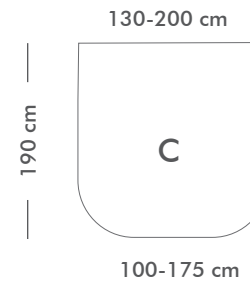

MODEL C

- ☐ 43321
- ☒ 43322
- ☐ 43323
- ☐ 43324