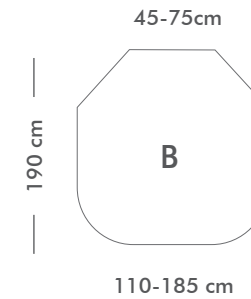

MODEL B

- ☐ 43311
- ☒ 43312
- ☐ 43313
- ☐ 43314