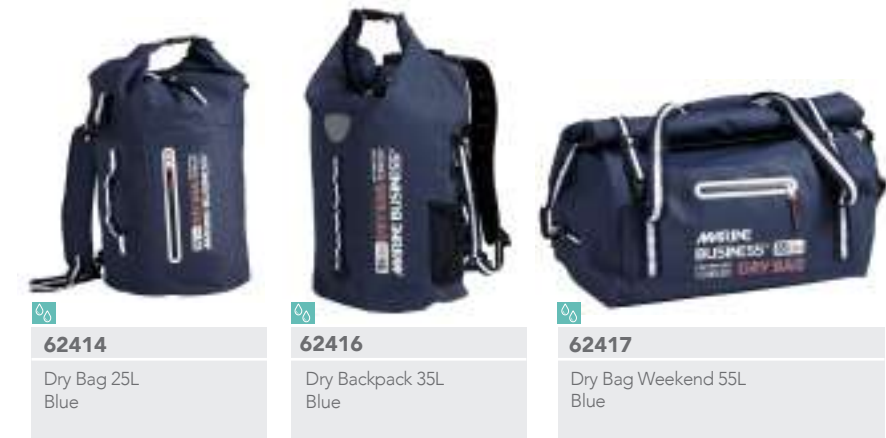

62414

Dry Bag 25L
Blue

62416

Dry Backpack 35L
Blue

62417

Dry Bag Weekend 55L
Blue