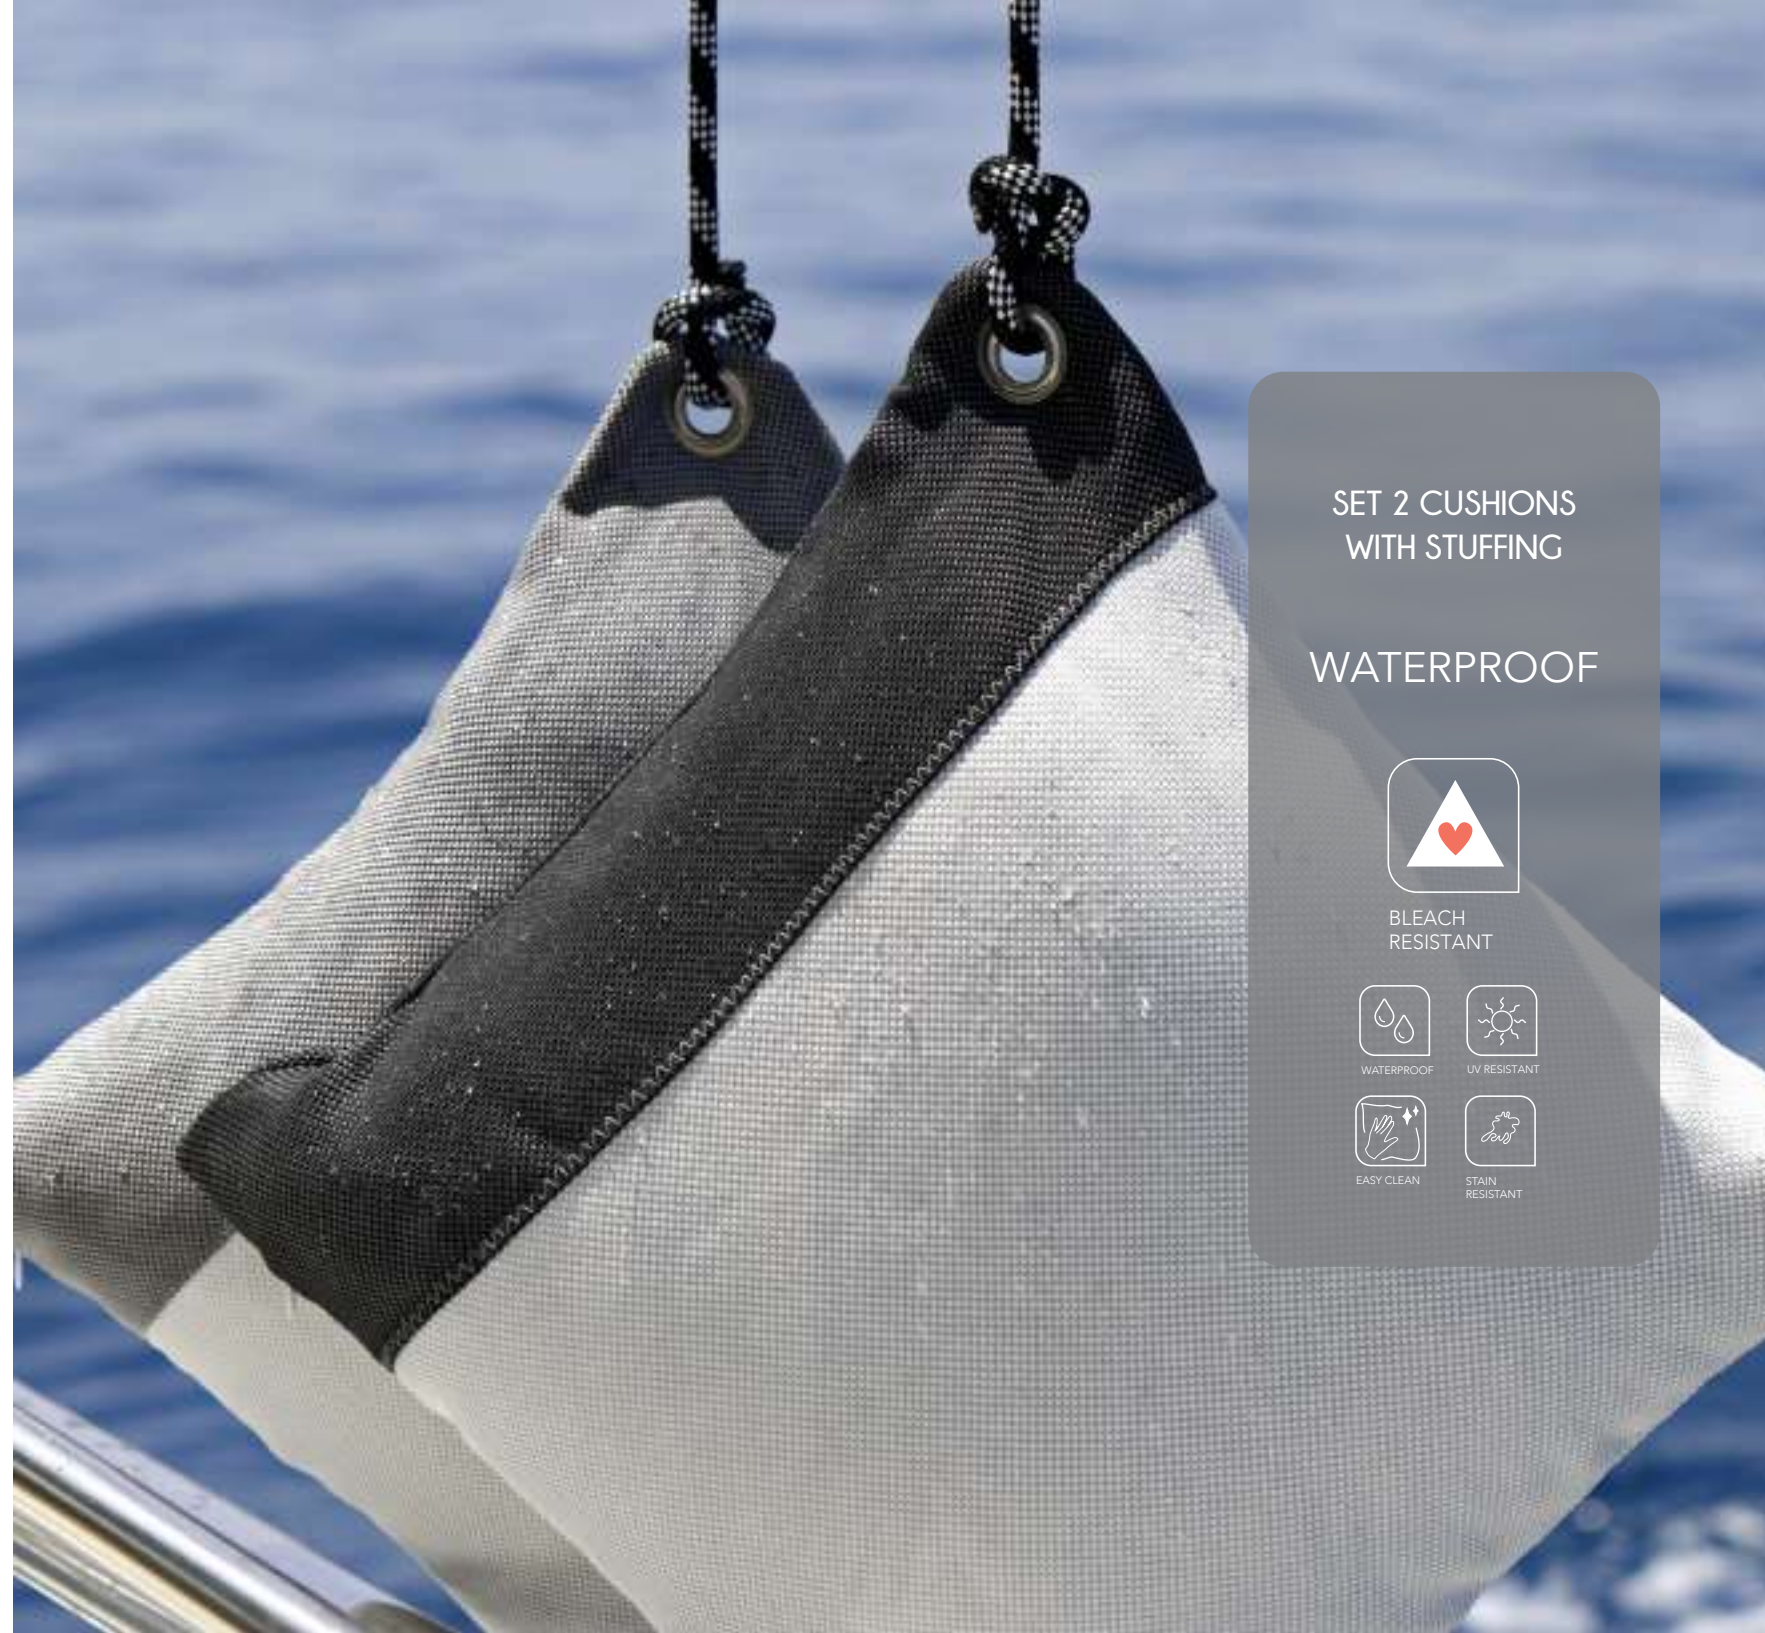

WATERPROOF

Clean & Dry

LINEN

SET 2 CUSHIONS
WITH STUFFING

WATERPROOF

BLEACH
RESISTANT

WATERPROOF

UV RESISTANT